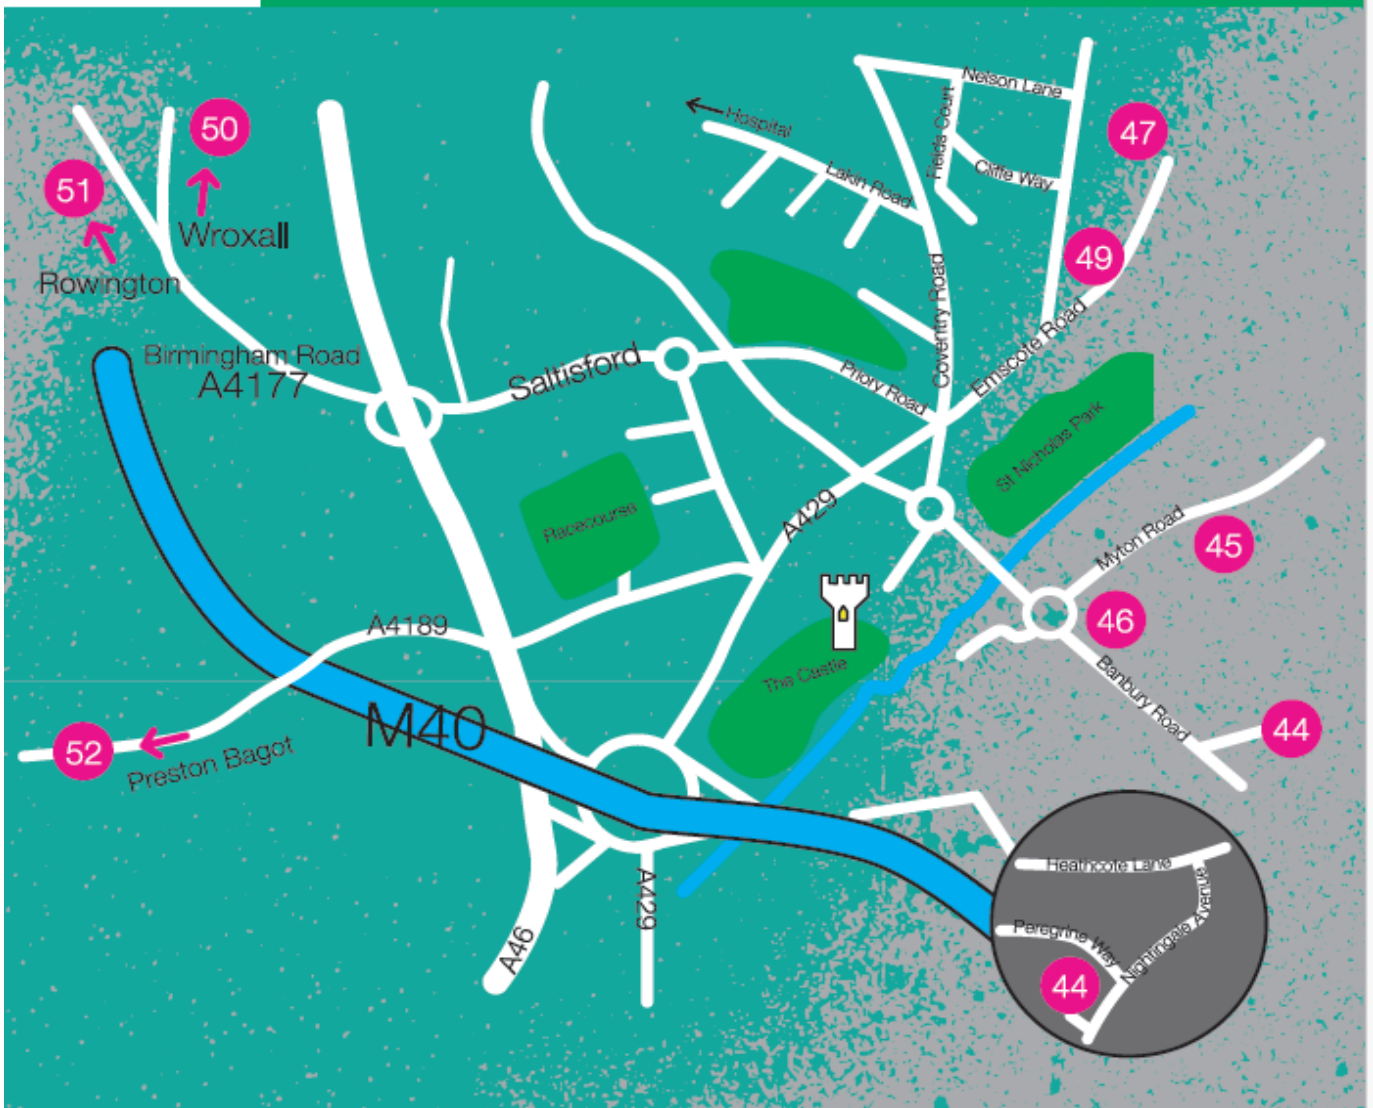

# WARWICK ART TRAIL

30+ artists | 8 locations

- |    |                              |    |                     |
|----|------------------------------|----|---------------------|
| 44 | Katie Jones                  | 49 | Art in Wharf Street |
| 45 | Janette Eslick               | 50 | Wren Hall           |
| 46 | King's High School For Girls | 51 | St Laurence Church  |
| 47 | Debabrata Mukhopadhyay       | 52 | The Art Barn        |

# Artist Details