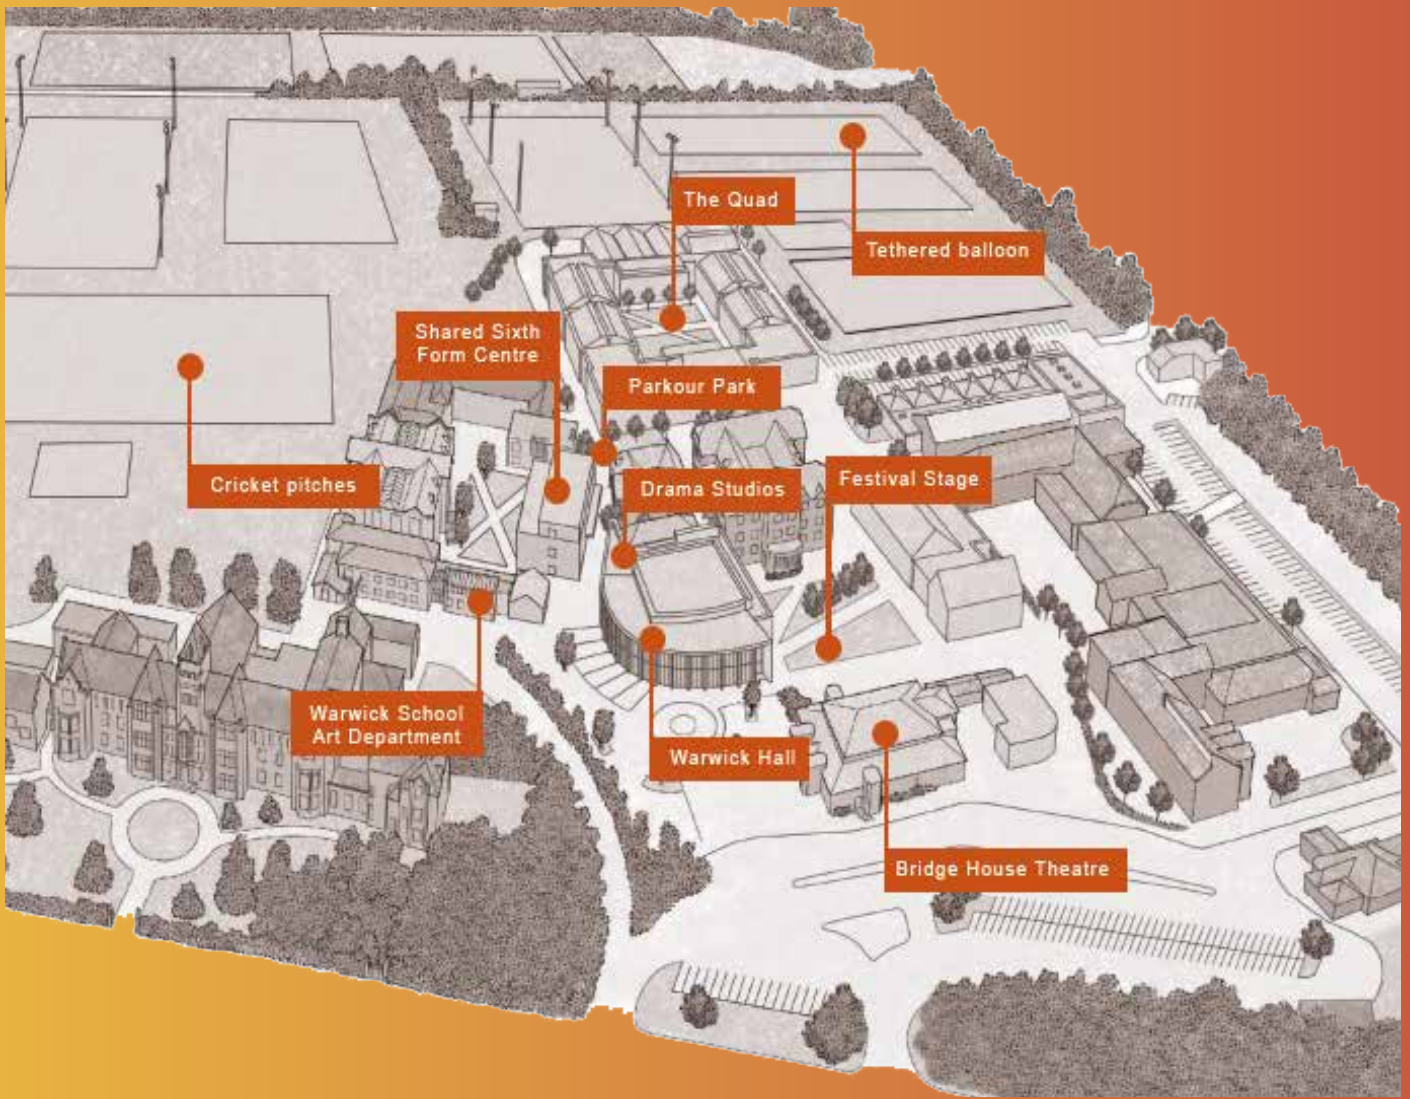

Shared Spaces

WARWICK INDEPENDENT
SCHOOLS FOUNDATION